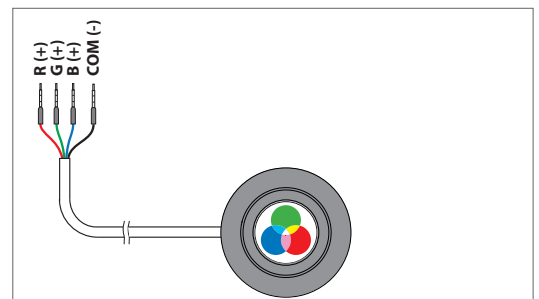

Connection

! WARNING

Risk of fire due to overload or short circuit.

Do not connect LED spots in chain, as this will cause overload. Make sure to observe polarity. Do not use LED spots if the housing or connection cables are damaged.

Item no.	Type	Housing Design	Power	Electric connection	Size	Ambient temperature	Protection class
94 7424	LED Spot RGB	Brushed nickel	4 W	24 V DC	$\varnothing 84 \times 25 \text{ mm}$	-10°C bis 110°C	IP65
94 7421	LED Spot white	Brushed nickel