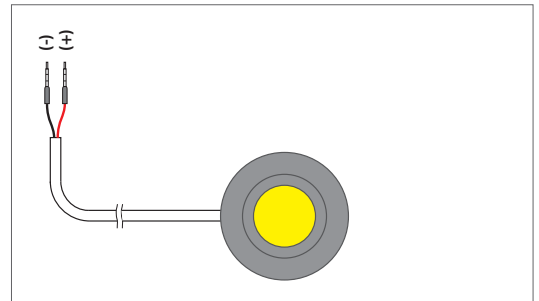

Features and benefits:

- Universal - suitable for saunas and steam rooms (IP65)
- RGB and warm white 3000 K version available.
- Dimmable (constant voltage type).
- Powerful, brilliant colours, homogeneous light surface.
- Simple, easy installation.
- Pre-mounted 2 m connection cable.
- Timeless design, brushed nickel finish.
- Robust slim-size metal housing - only 25 mm height.
- Up to 110°C heat resistant - great for saunas. With electronic overheating protection for each LED chip.
- Made in Germany quality by EOS

Specifications:

Power rating:	approx. 4 W
Voltage:	24 V DC
Colour:	RGB (red/green/blue and mixed colours) or Warm White (3000 K)
Connection:	low voltage power supply (SELV) as per DIN EN 60335-1
Housing:	Metal (brushed nickel finish)
Protection class:	IP65
Ambient temperature:	-10°C to 110°C
Size:	Ø84 x 25 mm Ø62 mm recess, installation depth 45 mm

Installation

Installation notes

Designed for use in saunas and steam rooms. Suitable for zones where the expected temperatures will not exceed 110°C.

Do not install above the sauna heater or within 50 cm range. Do not install within direct emission range of infrared emitters or above infrared emitters. Do not make serial connection. Make sure to observe the installation manual.

Risk of fire by improper installation!

Connection

! WARNING

Risk of fire due to overload or short circuit.

Do not connect LED spots in chain, as this will cause overload. Make sure to observe polarity. Do not use LED spots if the housing or connection cables are damaged.