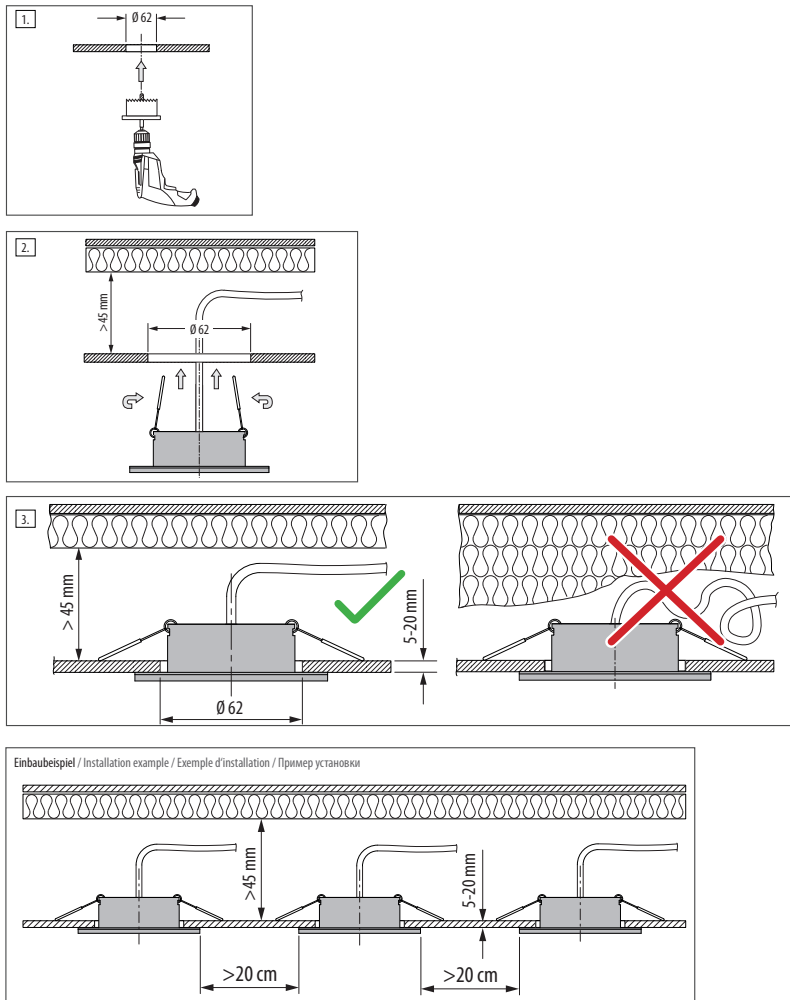

Installation

Installation notes

Designed for use in saunas and steam rooms. Suitable for zones where the expected temperatures will not exceed 110°C.

Do not install above the sauna heater or within 50 cm range. Do not install within direct emission range of infrared emitters or above infrared emitters. Do not make serial connection. Make sure to observe the installation manual.

Risk of fire by improper installation!